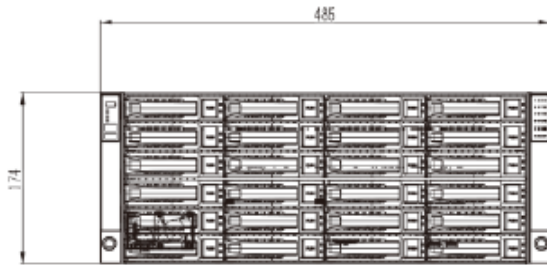

Tiandy

DIMENSIONS (Unit: mm)