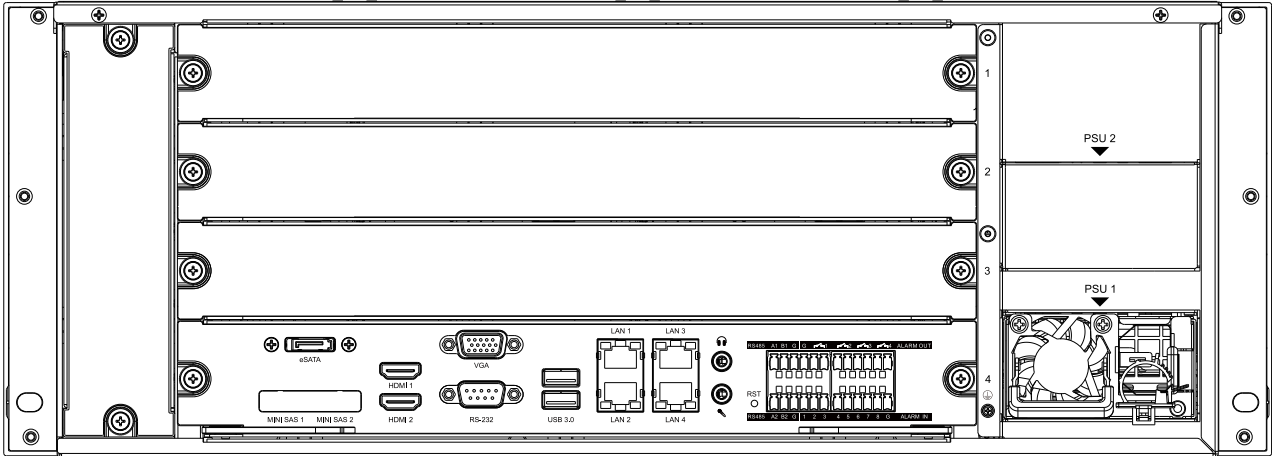

Physical Interfaces

DISTRIBUTED BY

Tiandy Technologies Co.,Ltd.

Email: sales@tiandy.com
Website: en.tiandy.com

Tel: +86-22-58596065
Fax: +86-22-58596048