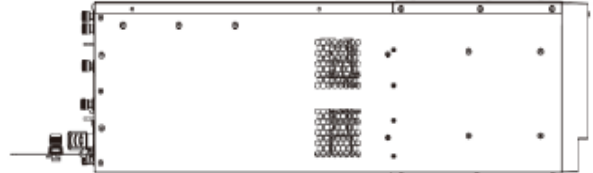

Tiandy

DIMENSIONS (Unit: mm)